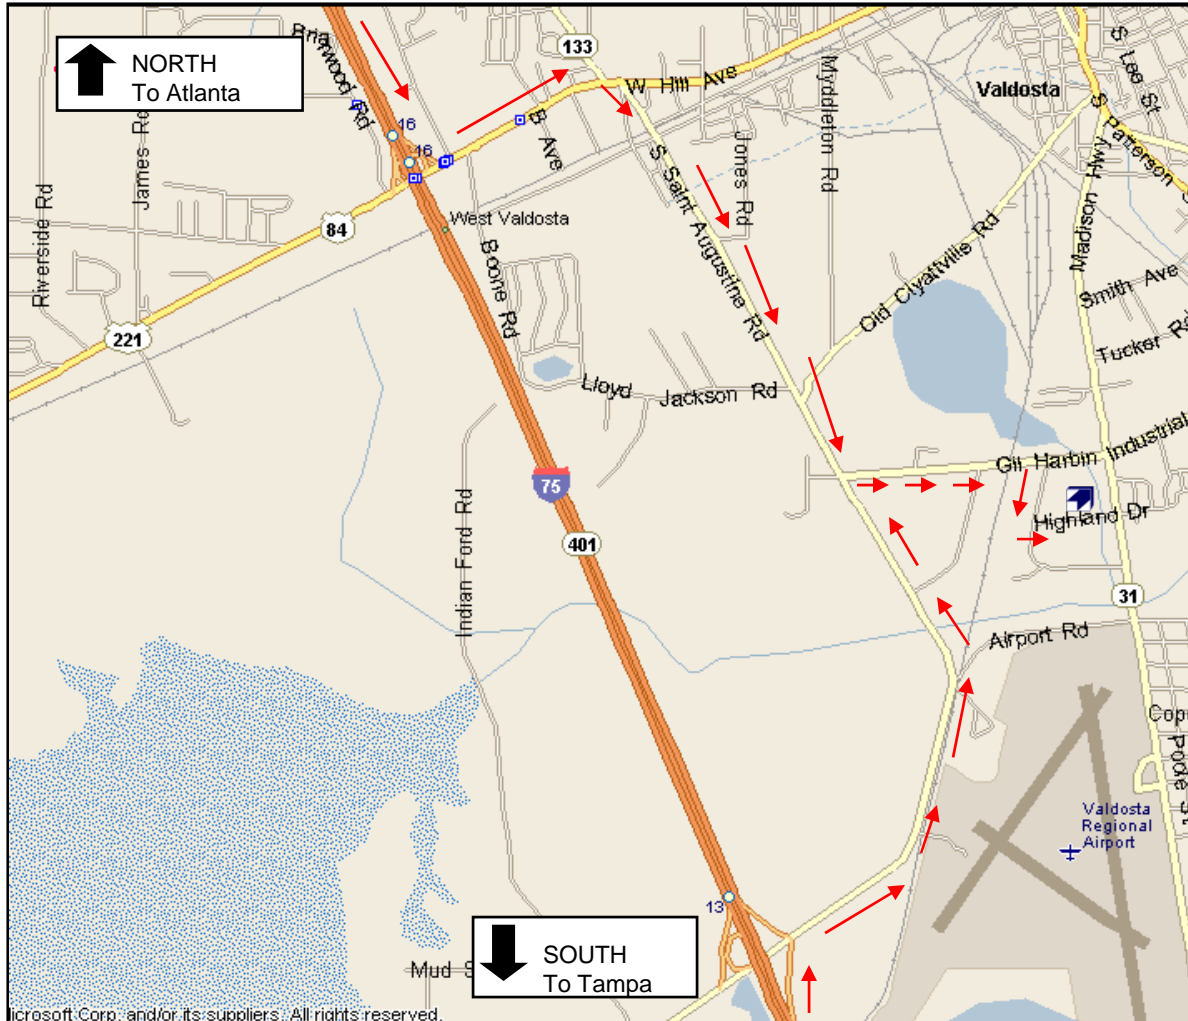

Concept Packaging Group – Valdosta, GA
504 Highland Drive
Valdosta, GA 31601 (229) 241-0945

Directions from I-75 Tampa:

Take exit 13. Make a right onto St Augustine Rd. Approx 2 ½ miles make a right onto Gil Harbin Industrial Blvd. Turn right onto James Rodgers Drive and cross the railroad tracks. Turn Left onto Highland drive. CPG is on the left.

Directions from I-75 Atlanta:

Take exit 16. Make a left onto W Hill Ave. Approx 1 mile take a right onto St Augustine Rd. Approx 1 mile take a left onto Gil Harbin Industrial Blvd. Turn right onto James Rodgers Drive and cross the railroad tracks. Turn Left onto Highland drive. CPG is on the left.