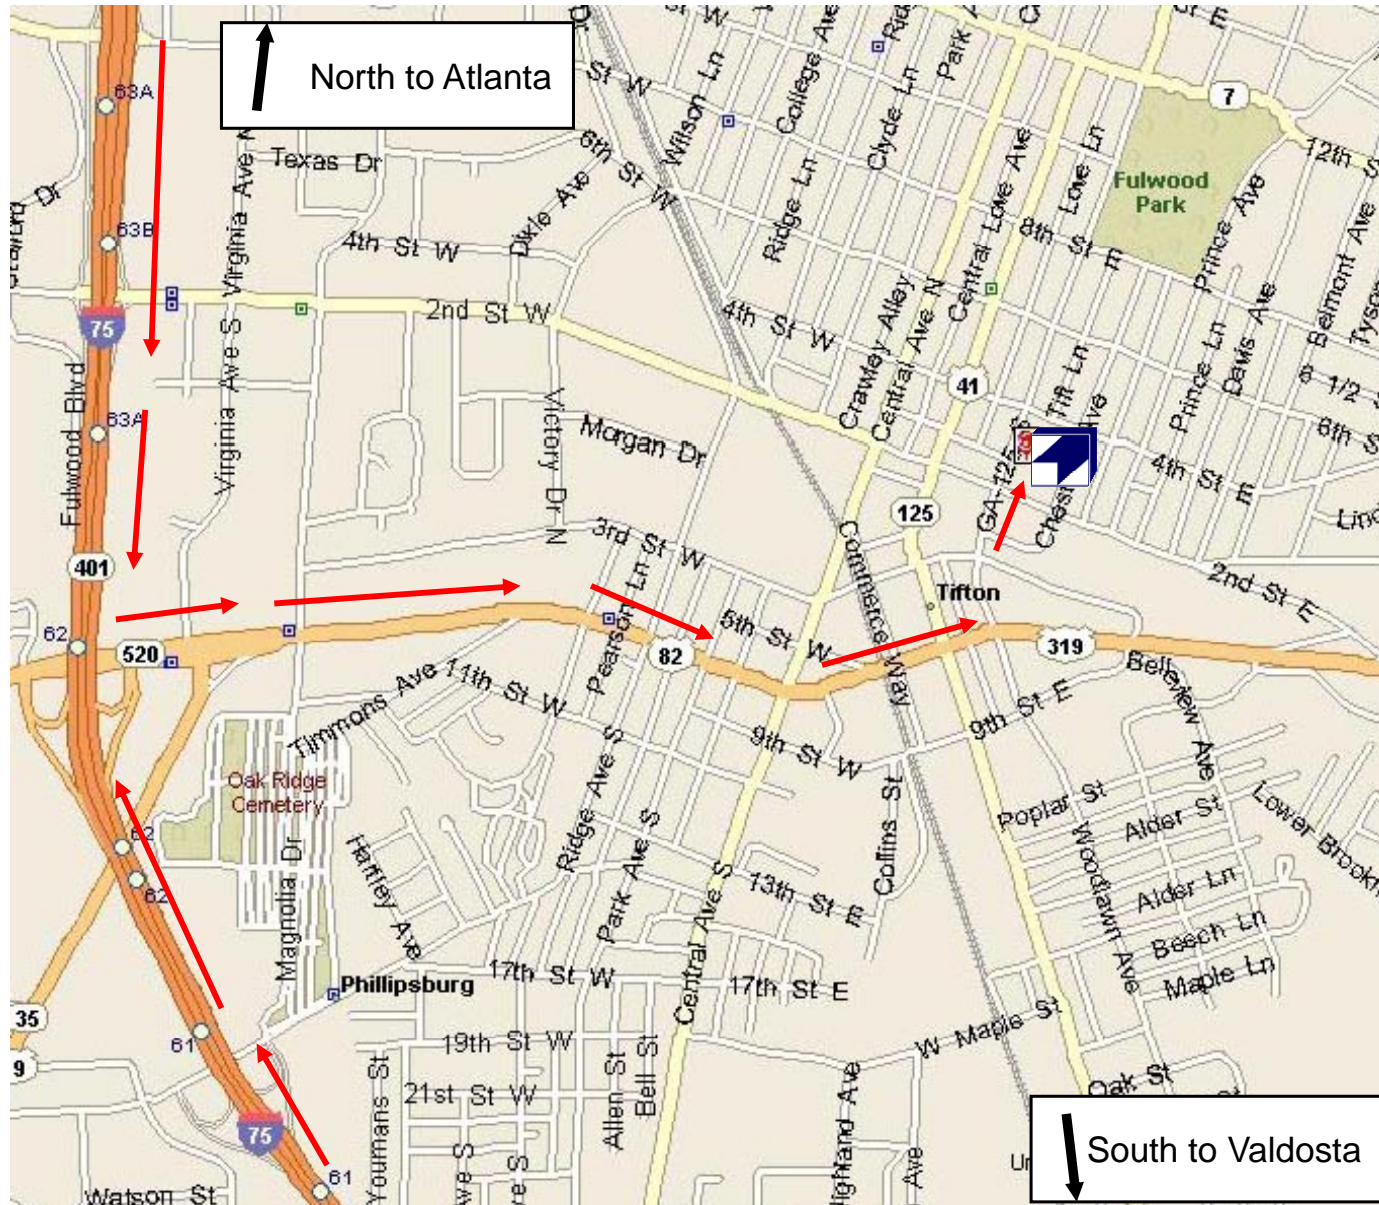

Concept Packaging Group – Tifton, GA
103 Tift Avenue
Tifton, GA 31794 (229) 386-0508

Directions from I-26 Atlanta:

Heading South on I-75 travel to exit 177 onto I-475. Travel on I-475 for approx 15+1/2 miles back to I-75. Take I-75 toward Valdosta approx 95 miles to Exit 62. Turn right (EAST) onto US-82/US-319 and go 1+1/2 miles. Turn left onto GA-125 S/ Tift Ave S and go 1/4 mile and CPG Tifton will be on the right.

Direction from I-75 Valdosta:

Heading towards Atlanta on I-75 get off at Exit 62 and turn right (EAST) onto US-82/US-319 and go 1+1/4 miles. Turn left onto GA-125 S/ Tift Ave S and go 1/4 mile and CPG Tifton will be on the right.