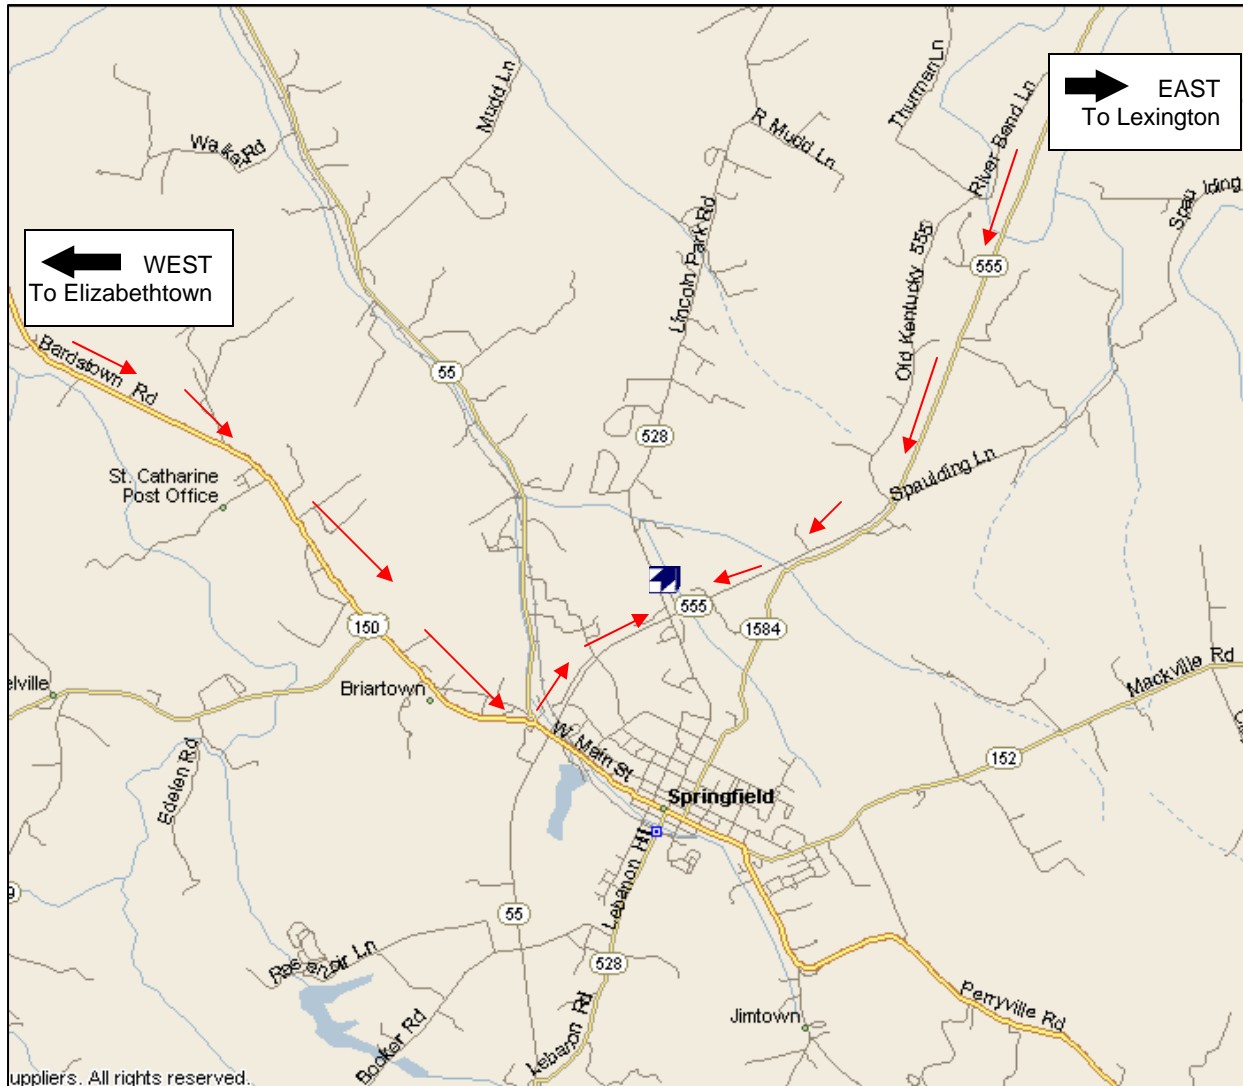

### Directions from Blue Grass Parkway: Lexington:

Traveling West on Blue Grass Parkway take exit 42 route 555 south. Travel approx 15 miles to Springfield. Turn right onto Industry Drive. CPG Plant is on the right.

### Directions from Blue Grass Parkway: Elizabethtown:

Traveling East on Blue Grass Parkway take exit 25 South East to Springfield. Take a left onto Route 555. Go approx 2 miles and make left onto Industry Drive. CPG plant is on the right.