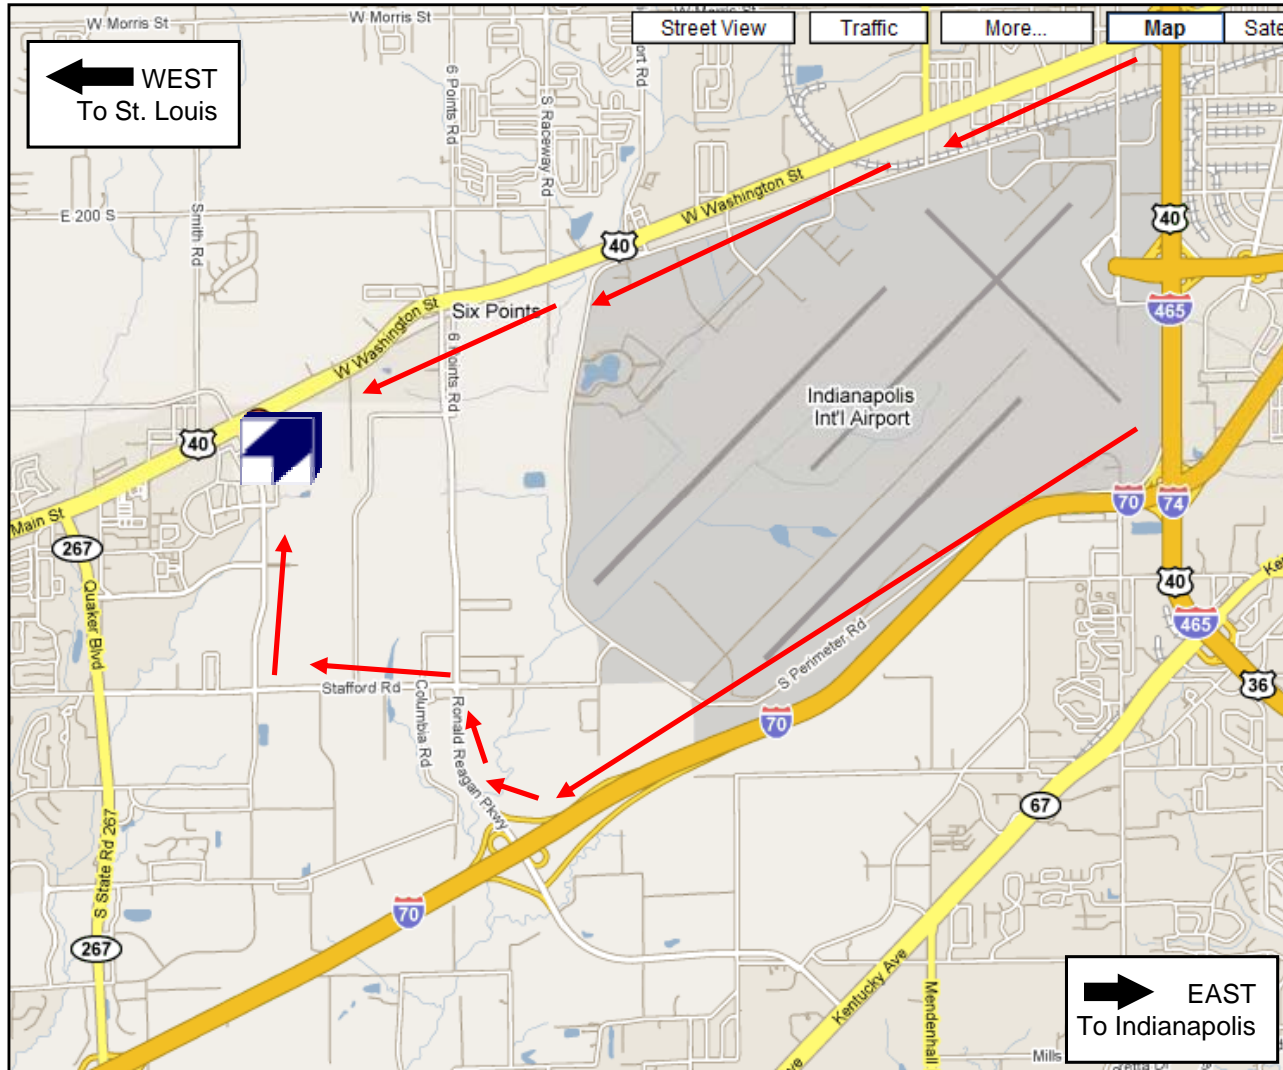

### Directions from I-465:

Take exit #12B Washington Street onto West Washington Street (US-40 W). Travel approx 5+1/2 miles down on W Washington St (US-40) and turn left onto Perry Road. You go through a red light at the intersection of Metropolis Pky. Our building is the second building on the left and the entrance is on the Southeast side of the building.

### Directions from I-70 West:

Heading on I-70 west take exit #9A-B/ Indianapolis/St. Louis toward #9B/Terre Haute/St. Louis. Travel approx 4 miles and take the Ronald Regan Parkway North exit onto Ronald Regan Parkway. Turn left on to E 450 South (Stafford Rd) and go approx 1 mile and then turn right onto Perry Rd. Our building will be on the right and the entrance door will be on the Southeast side of the building.