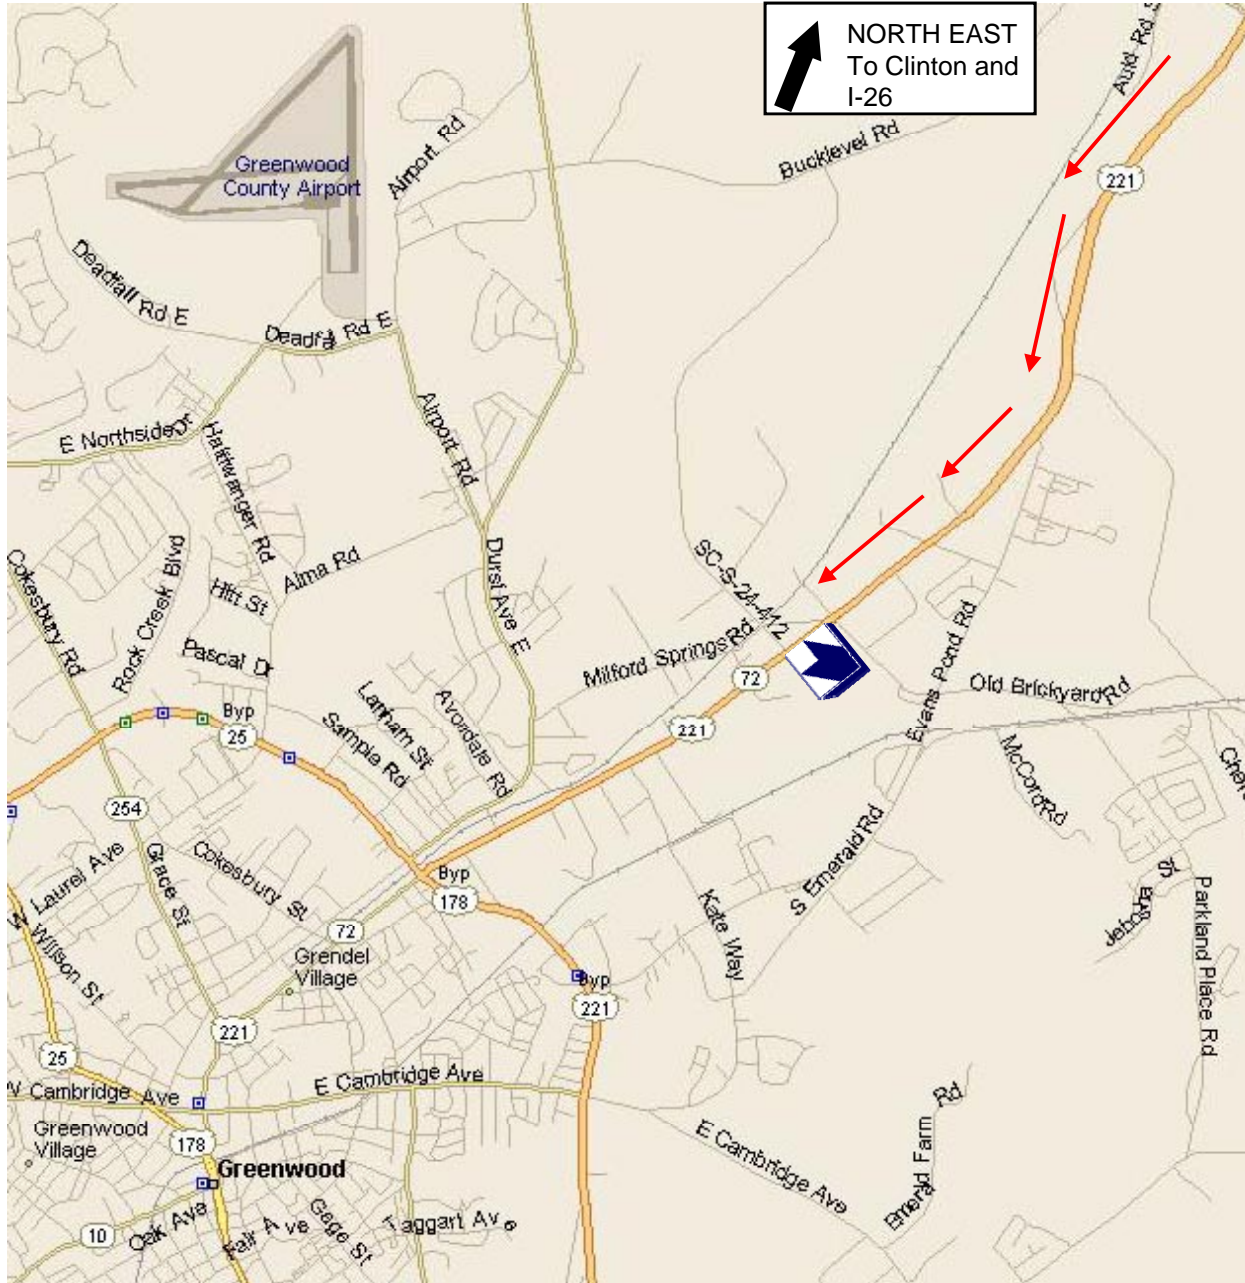

Concept Packaging Group – Greenwood, SC
2352 Hwy #72/221 East
Greenwood, SC 29649 (864) 223-1353

Directions from I-26 Inman:

Heading East I-26 take Exit 54 (Clinton/Whitmore) and turn right on to **SC-72** and drive approx 20.3 miles. Continue driving on **SC-72/SC-221** approx 6 miles to a red light intersection for **Old Brickyard Rd** to your left and **Springfield Church Rd** to your right. Drive thru the red light and approx 1/4 mile 2352 Hwy 72/221 facility will be on your left.

Direction from I-26 Columbia:

Heading West on I-26 take Exit 54 (Clinton/Whitmore) and turn right on to **SC-72** and drive approx 20.3 miles. Continue driving on **SC-72/SC-221** approx 6 miles to a red light intersection for **Old Brickyard Rd** to your left and **Springfield Church Rd** to your right. Drive thru the red light and approx 1/4 mile 2352 Hwy 72/221 facility will be on your left.