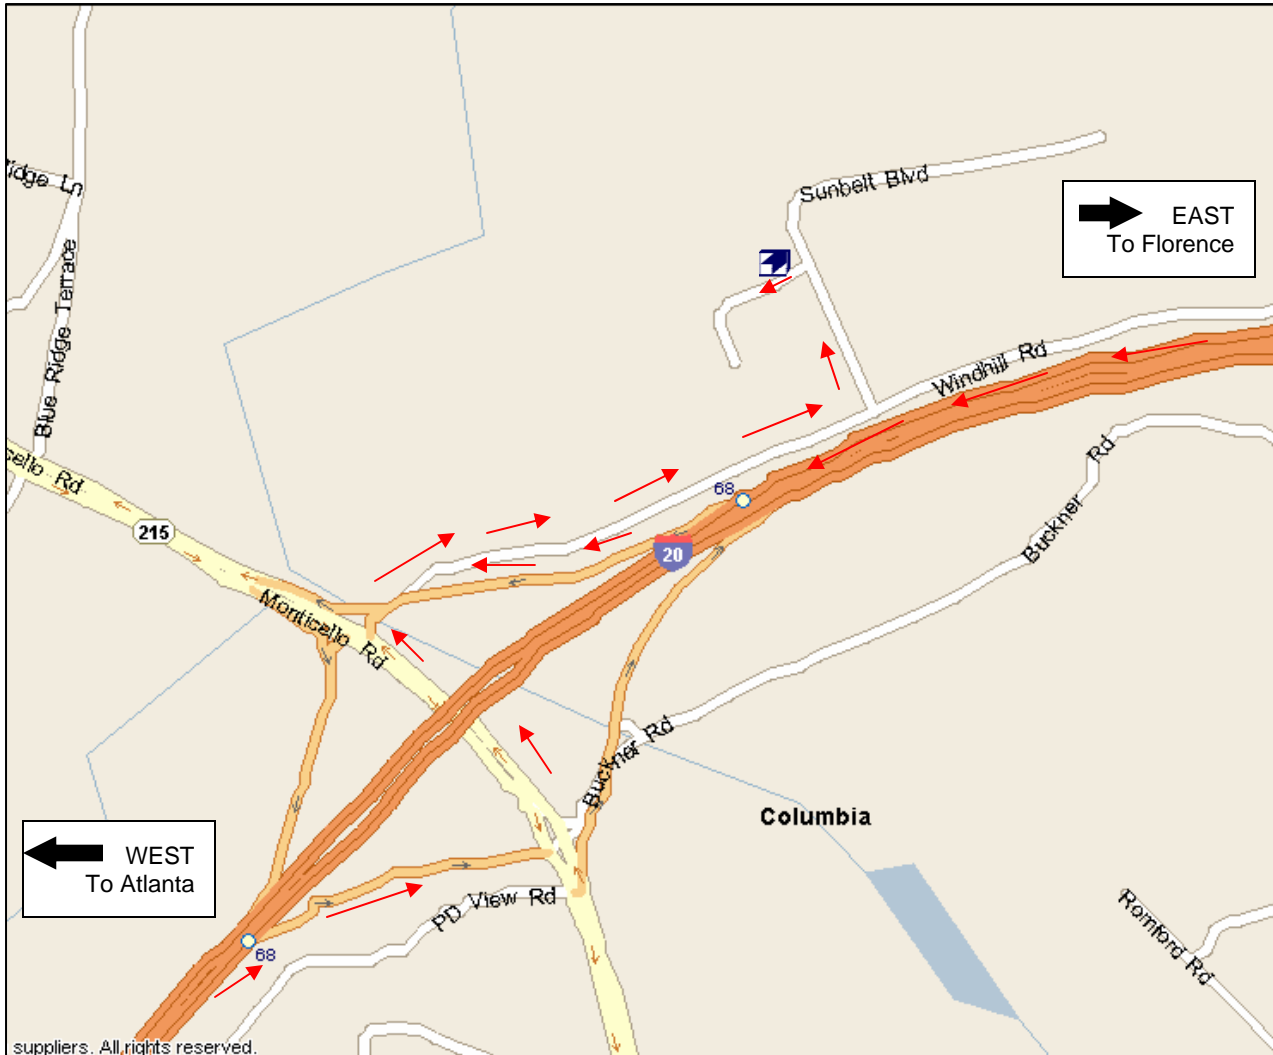

### Directions from I-20 Florence:

Heading West on I-20 take exit 68. At bottom of exit take right onto Windham Rd. Take first left onto Sunbelt Blvd. Go one block take left and CPG is first building on the right.

### Directions from I-20 Atlanta:

Heading East on I-20 take exit 68. At bottom of exit take Left onto Monticello Road. Go .1 miles take right onto Windhill Road. Take first left onto Sunbelt Blvd. Go one block take left and CPG is first building on the right.

### Direction from I-26 Spartanburg SC:

Heading South on I-26 take exit 107B to I-20 East, take exit 68. At bottom of exit take Left onto Monticello Road. Go .1 miles take right onto Windhill Road. Take first left onto Sunbelt Blvd. Go one block take left and CPG is first building on the right.